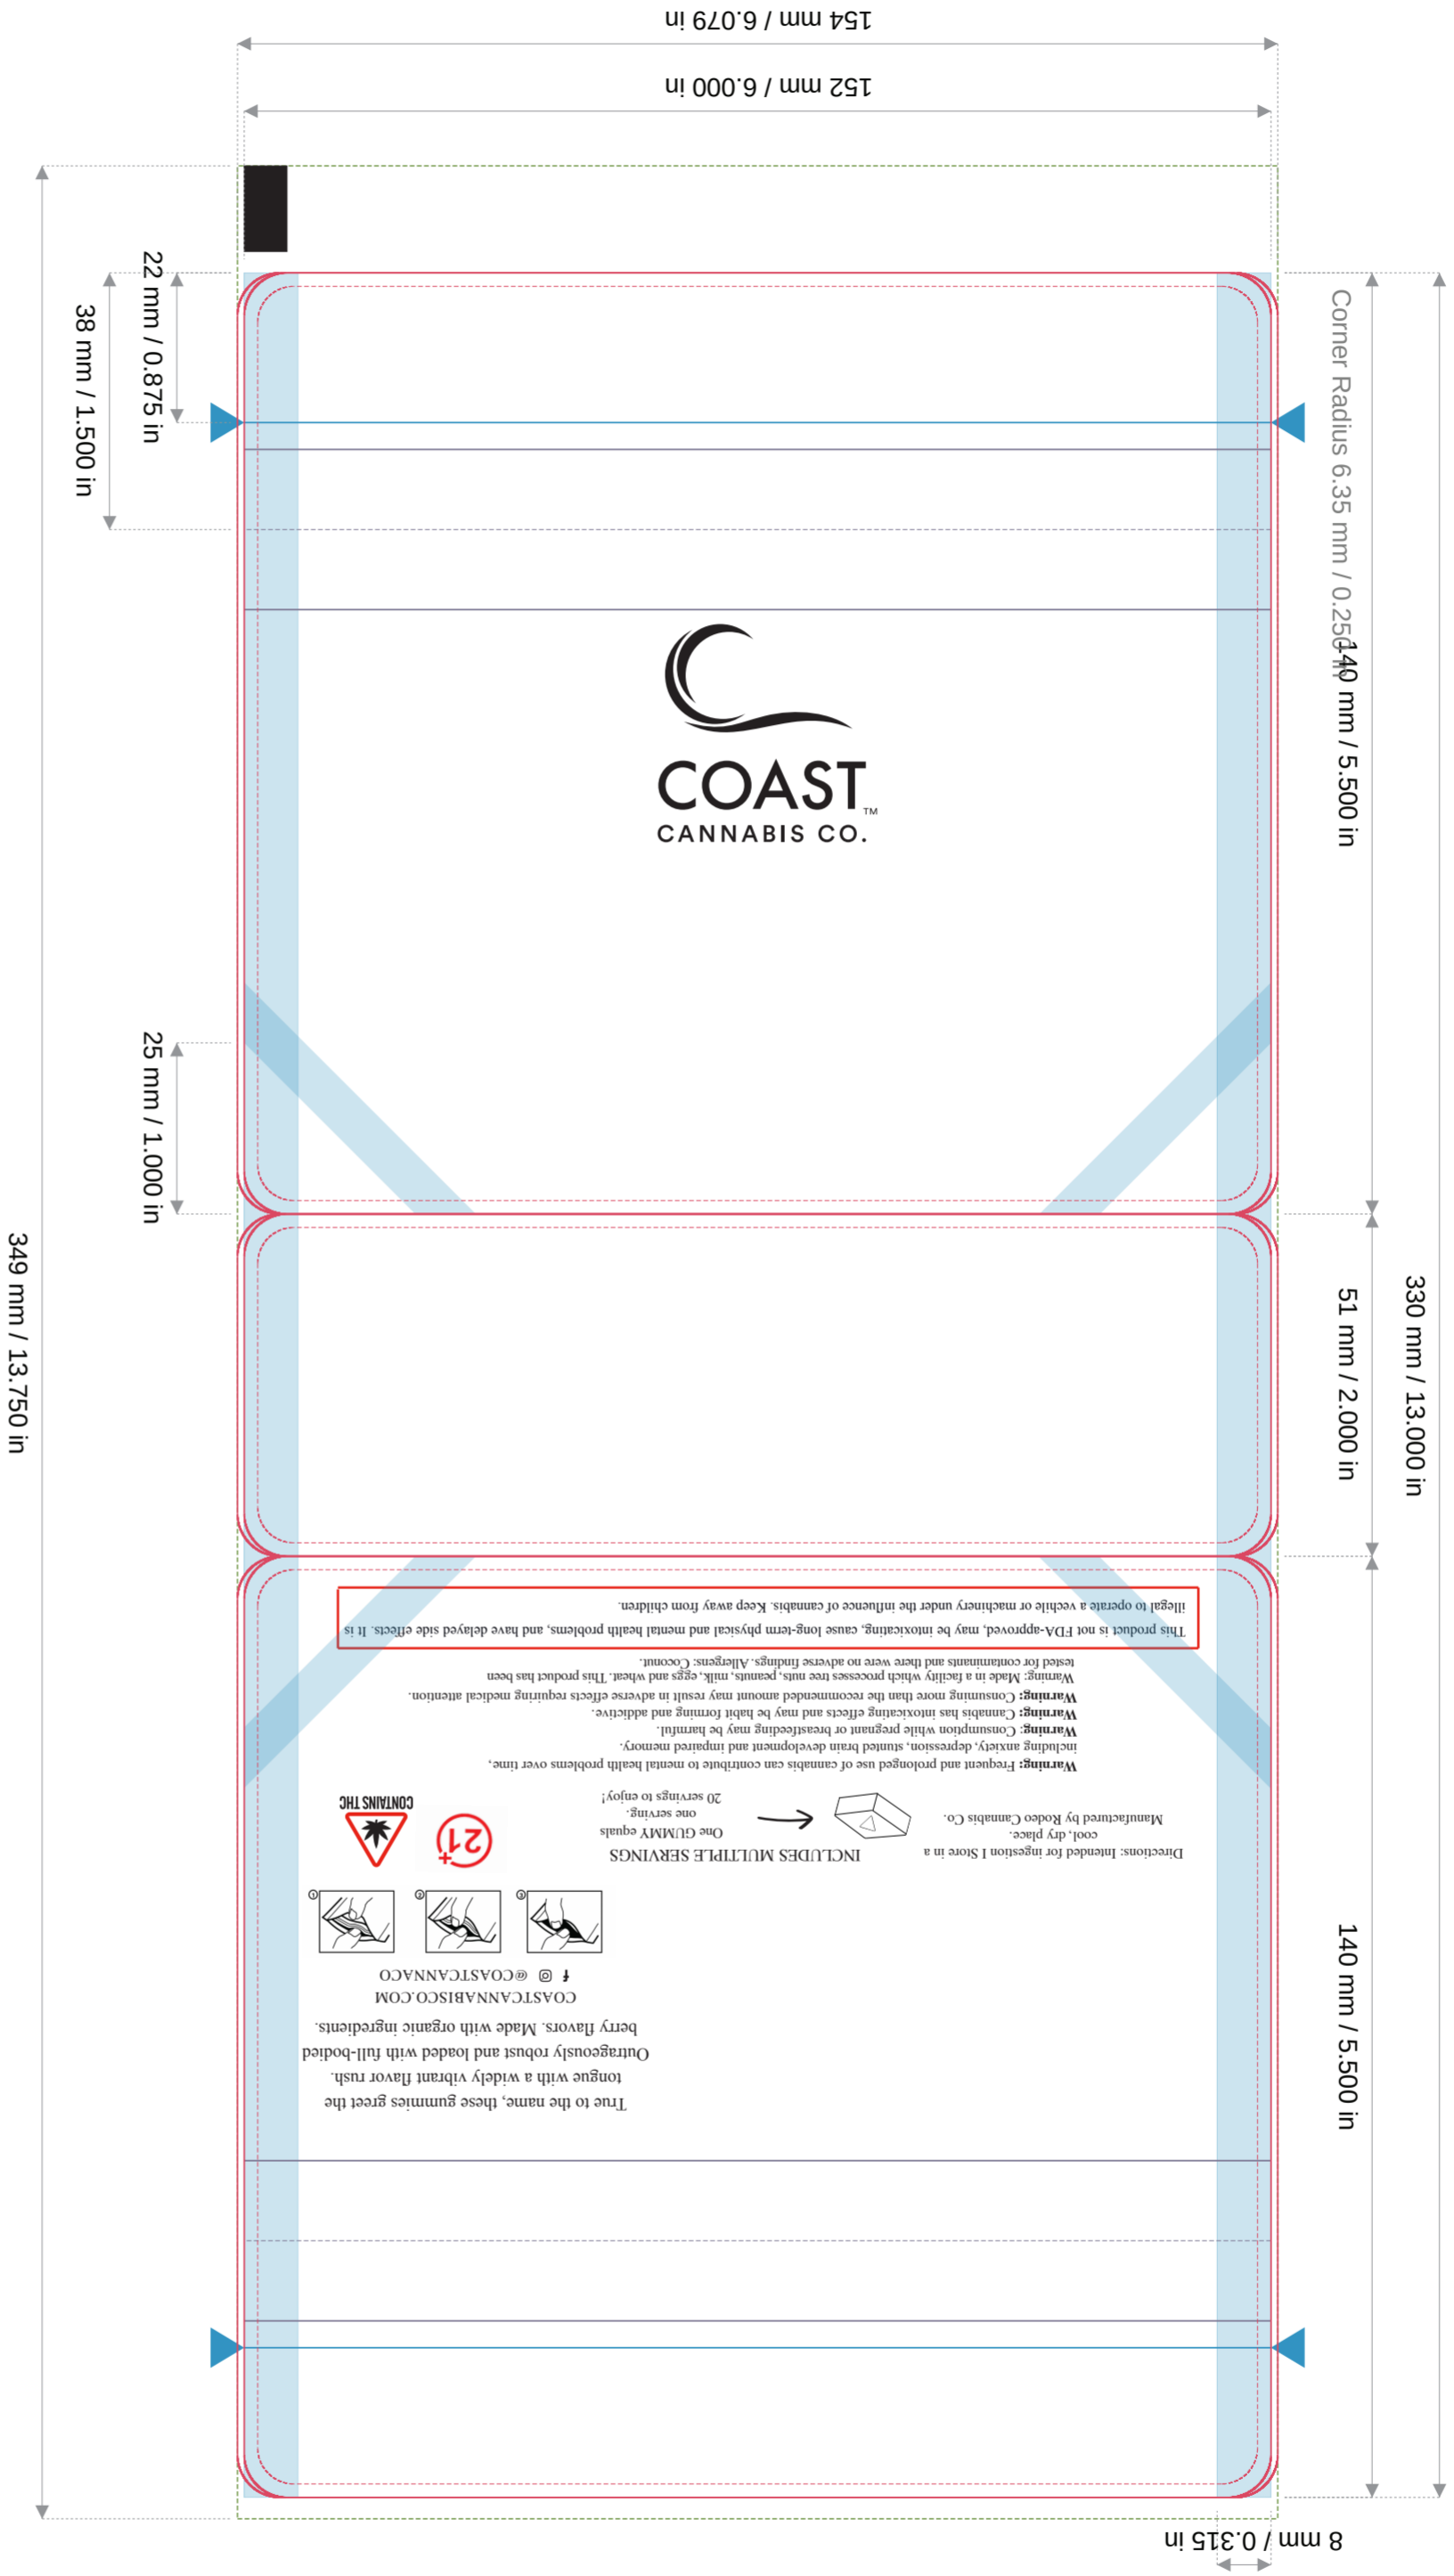

Date
6/30/2022

Reference Number
259241

Project Name
Plover Bottom Pouch

Material
SPEC-57

Double Cut
Default (1 mm)

Hang Hole
None

Rounded Corner
Yes

Tear
Standard

Valve
None

Zipper
Child Resistant

Seal
08 mm

Bleed
0.125 in / 3.17 mm

Eye-mark
0.500 in / 12.70 mm

Color Specification

Cyan

Magenta

Yellow

Black

White

Legend

Dieline

Safe Area

Tear

Seal

Eye-mark